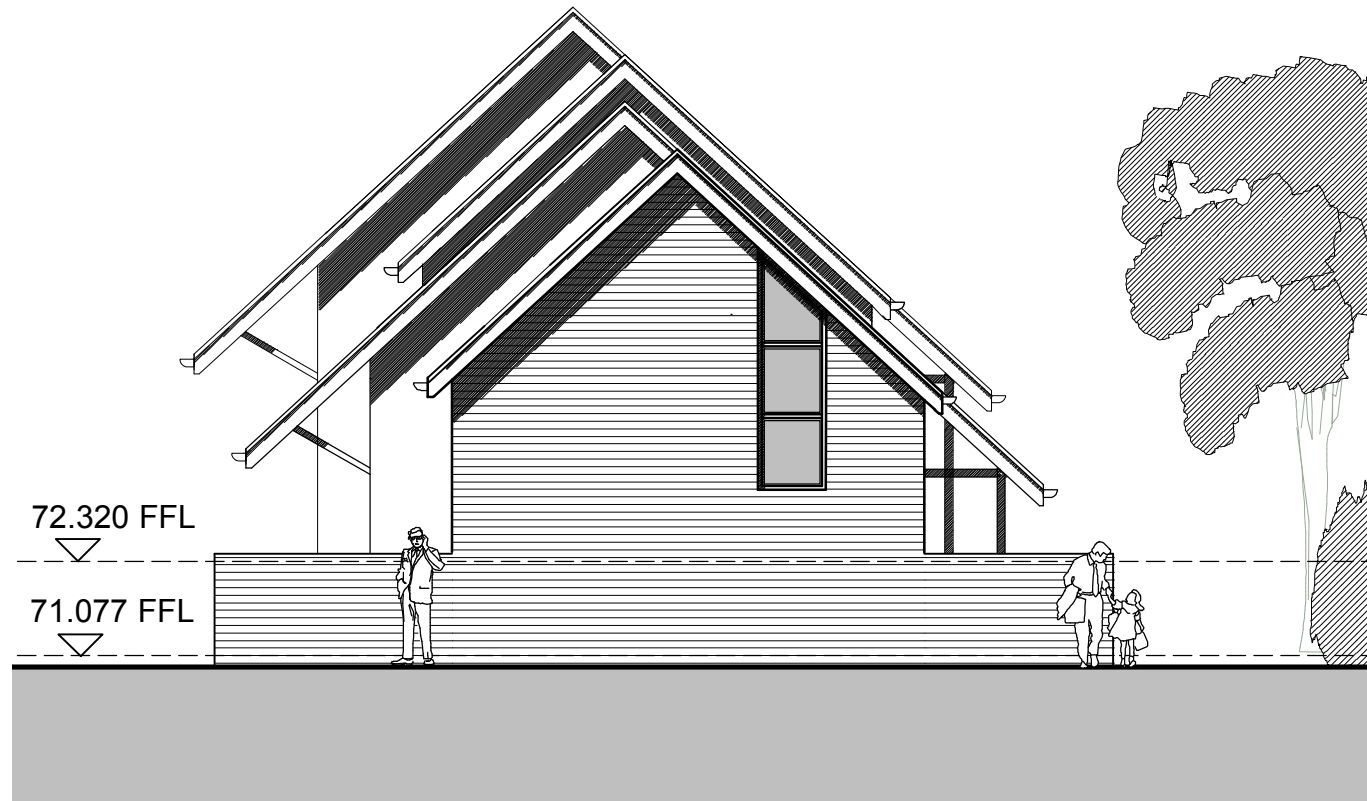

May 2007

South Elevation

Section A

Section B

Section C

Sections & Elevations 1:100

7412 /SK11A

Housing at Monxton for Hyde HA

North Elevation

THE  
Genesis Design  
STUDIO

CHARTERED ARCHITECTS

MEAD MILL MILL LANE ROMSEY  
HAMPSHIRE SO51 8EQ

T : (01794) 519333  
F : (01794) 519666  
E : mail@thegenesisdesignstudio.com

© The Genesis Design Studio Ltd