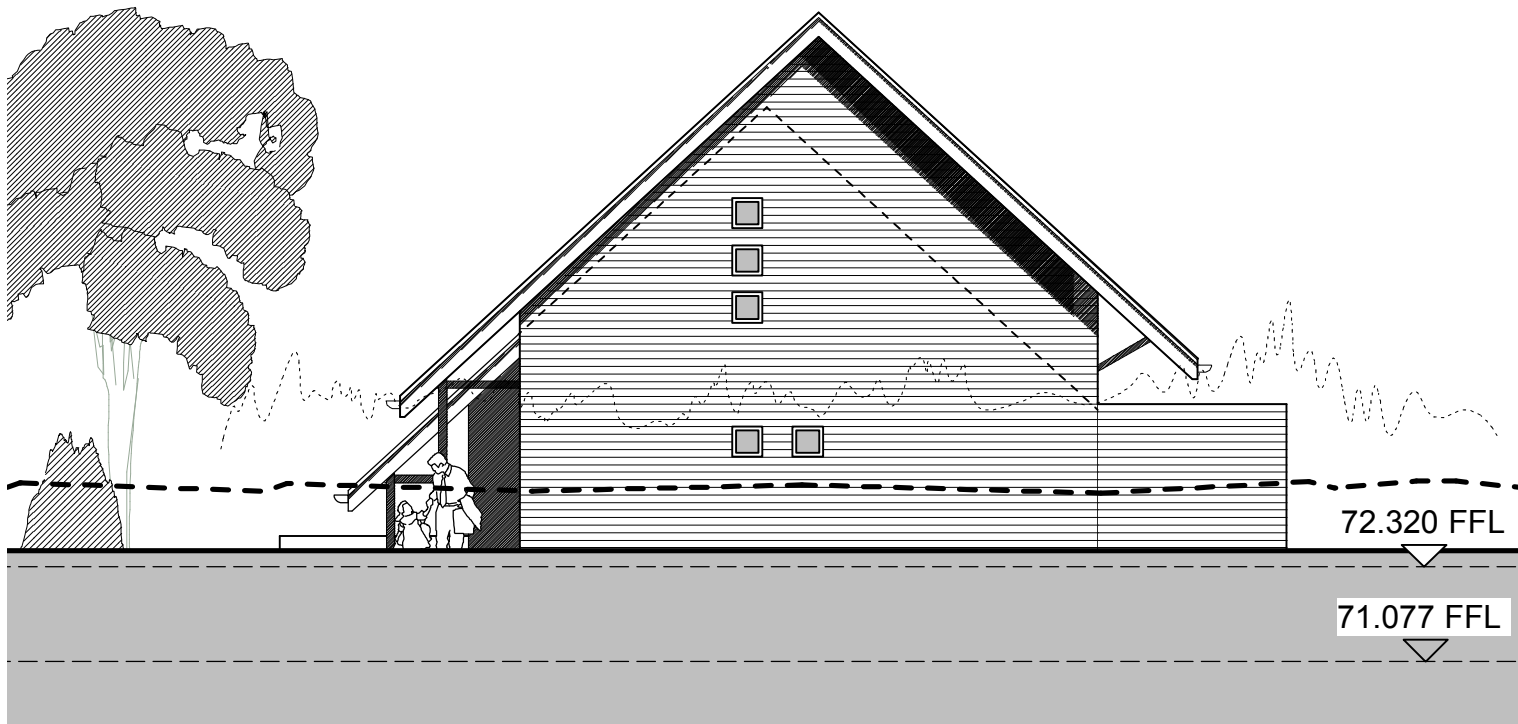

May 2007

South Elevation

Section A

Section B

Section C

Sections & Elevations 1:100

7412 /SK11A

Housing at Monxton for Hyde HA

North Elevation

THE  
Genesis Design  
STUDIO

CHARTERED ARCHITECTS

MEAD MILL MILL LANE ROMSEY  
HAMPSHIRE SO51 8EQ

T : (01794) 519333  
F : (01794) 519666  
E : mail@thegenesisdesignstudio.com

© The Genesis Design Studio Ltd